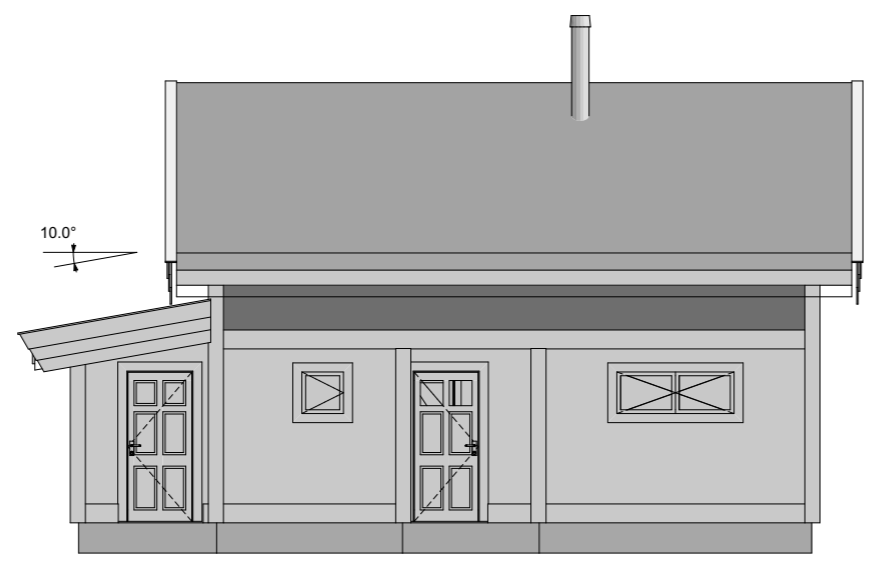

Drawing Name: Plan 2

Project:

Drawing Scale
1:100 | A3

Date: 3/5/2026
Arch.: KM Building

These drawings can not be used in projects where SIA KM Building is not the producer.

Fasad mot norr
1:100

+5,843

+2,960

±0

Fasad mot syd
1:100

+5,843

±0

10.0°

These drawings can not be used in projects where SIA KM Building is not the producer.

Drawing Name: Fasad mot norr, Fasad mot syd

Project:

Drawing Scale 1:100 A3	Date: 3/5/2026 Arch.: KM Building
-----------------------------	--------------------------------------

Fasad mot öst
1:100

+5,843

Kt

Fasad mot väst
1:100

+5,843

±0

These drawings can not be used in projects where SIA KM Building is not the producer.

Drawing Name: Fasad mot öst, Fasad mot väst

Project:

Drawing Scale 1:100 A3	Date: 3/5/2026 Arch.: KM Building
-----------------------------	--------------------------------------

S-01
1:100

Drawing Name:

Project: