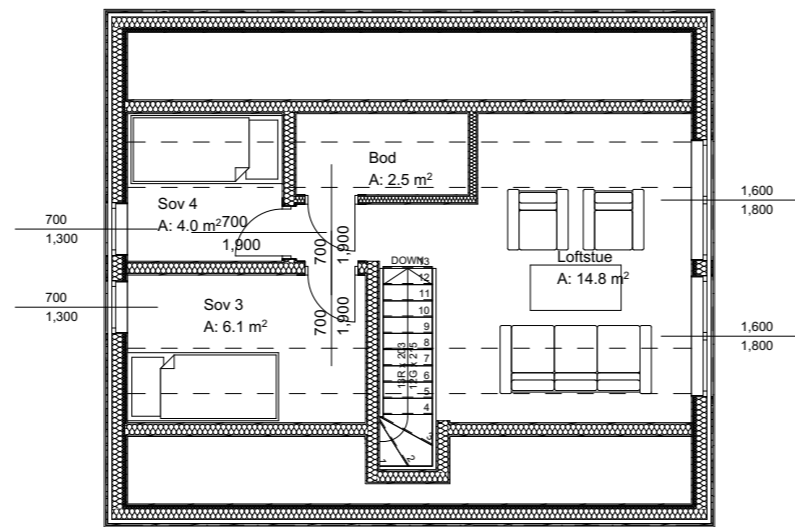

Fasad mot norr ▽

S-01

▽ Fasad mot väst

S-02

△ Fasad mot öst

S-02

Fasad mot syd △

S-01

Drawing Name: Plan 2

Project:

Drawing Scale
1:100 | A3

Date: 3/5/2026
Arch.: KM Building

These drawings can not be used in projects where SIA KM Building is not the producer.

Fasad mot norr
1:100

+5,843

+2,960

±0

Fasad mot syd
1:100

+5,843

±0

10.0°

These drawings can not be used in projects where SIA KM Building is not the producer.

Drawing Name: Fasad mot norr, Fasad mot syd

Project: