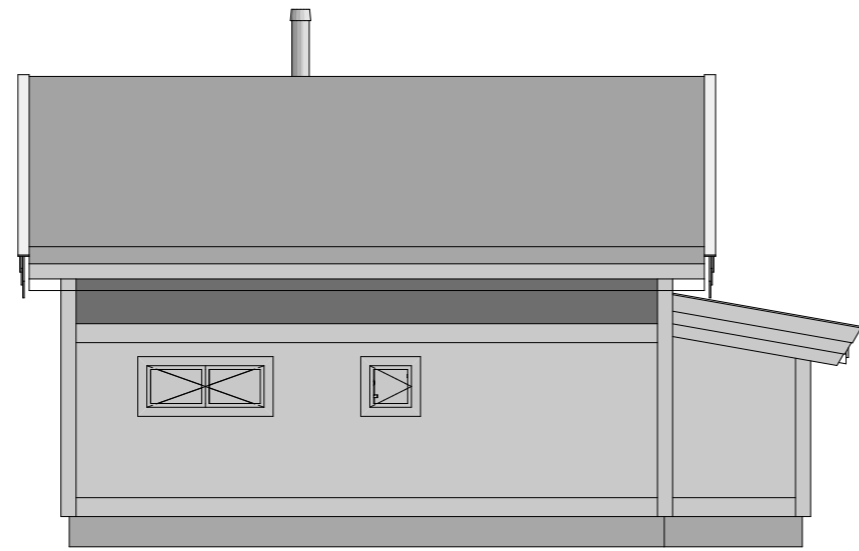

Fasad mot norr ▽

S-01

▽ Fasad mot väst

S-02

△ Fasad mot öst

S-02

Fasad mot syd △

S-01

Drawing Name: Plan 2

Project:

Drawing Scale
1:100 | A3

Date: 3/5/2026
Arch.: KM Building

These drawings can not be used in projects where SIA KM Building is not the producer.

Fasad mot norr
1:100

+5,843

+2,960

Drawing Name: Fasad mot öst, Fasad mot väst

Project:

Drawing Scale 1:100 A3	Date: 3/5/2026 Arch.: KM Building
-----------------------------	--------------------------------------

S-01
1:100

Drawing Name:

Project: