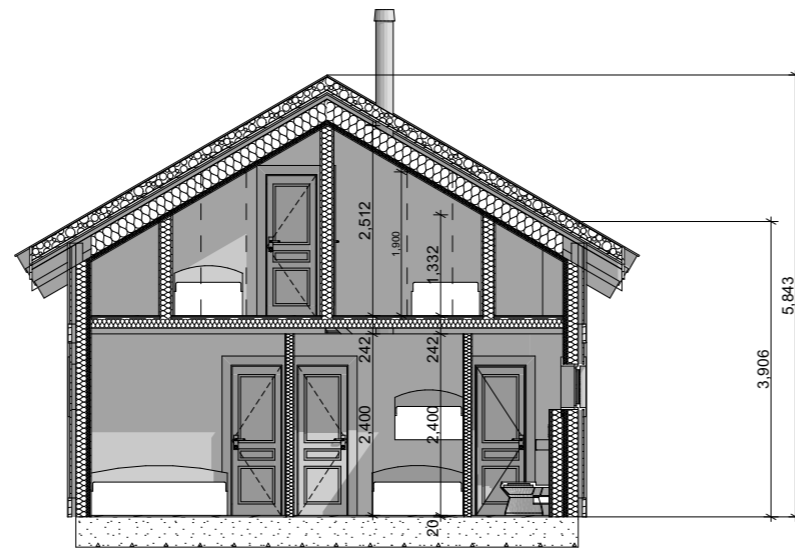

±0

Fasad mot syd
1:100

+5,843

±0

10.0°

These drawings can not be used in projects where SIA KM Building is not the producer.

Drawing Name: Fasad mot norr, Fasad mot syd

Project:

Drawing Scale 1:100 A3	Date: 3/5/2026 Arch.: KM Building
-----------------------------	--------------------------------------

Fasad mot öst
1:100

+5,843

Kt

Fasad mot väst
1:100

+5,843

±0

These drawings can not be used in projects where SIA KM Building is not the producer.

Drawing Name: Fasad mot öst, Fasad mot väst

Project:

Drawing Scale 1:100 A3	Date: 3/5/2026 Arch.: KM Building
-----------------------------	--------------------------------------

S-01
1:100

Drawing Name:

Project:

Drawing Scale
1:100 | A3

Date: 3/5/2026
Arch.: KM Building

These drawings can not be used in projects where SIA KM Building is not the producer.