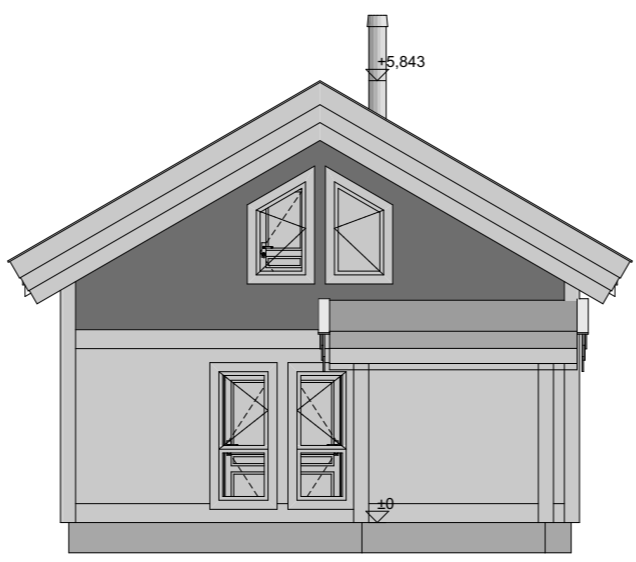

Drawing Name: Plan 2

Project:

Drawing Scale
1:100 | A3

Date: 3/5/2026
Arch.: KM Building

These drawings can not be used in projects where SIA KM Building is not the producer.

Fasad mot norr
1:100

+5,843

+2,960

±0

Fasad mot syd
1:100

+5,843

±0

10.0°

These drawings can not be used in projects where SIA KM Building is not the producer.

Drawing Name: Fasad mot norr, Fasad mot syd

Project:

Drawing Scale 1:100 A3	Date: 3/5/2026 Arch.: KM Building
-----------------------------	--------------------------------------

Fasad mot öst
1:100

+5,843

Kt

Fasad mot väst
1:100

+5,843

±0

These drawings can not be used in projects where SIA KM Building is not the producer.

Drawing Name: Fasad mot öst, Fasad mot väst

Project:

Drawing Scale 1:100 A3	Date: 3/5/2026 Arch.: KM Building
-----------------------------	--------------------------------------

S-01
1:100

Drawing Name:

Project: