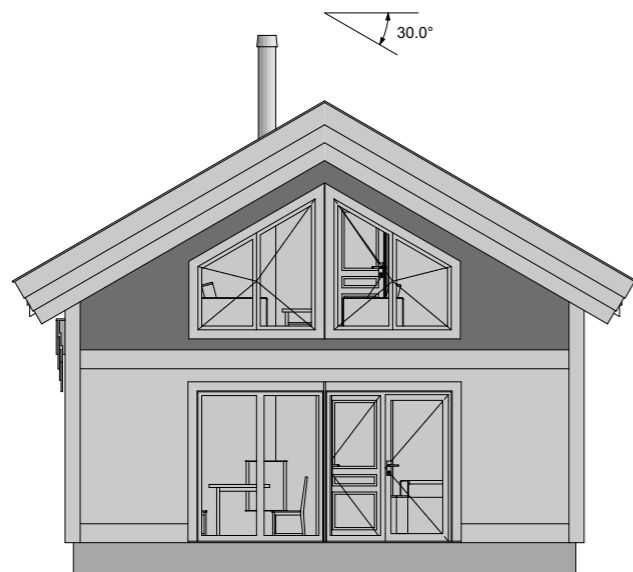

Drawing Name: Plan 2

Project:

Drawing Scale
1:100 | A3

Date: 3/5/2026
Arch.: KM Building

These drawings can not be used in projects where SIA KM Building is not the producer.

Fasad mot norr
1:100

+5,843

+2,960

±0

Fasad mot syd
1:100

+5,843

±0

10.0°

These drawings can not be used in projects where SIA KM Building is not the producer.

Drawing Name: Fasad mot norr, Fasad mot syd

Project:

Drawing Scale 1:100 A3	Date: 3/5/2026 Arch.: KM Building
-----------------------------	--------------------------------------

Fasad mot öst
1:100

+5,843

Kt

Fasad mot väst
1:100

+5,843

±0

These drawings can not be used in projects where SIA KM Building is not the producer.

Drawing Name: Fasad mot öst, Fasad mot väst

Project:

Drawing Scale 1:100 A3	Date: 3/5/2026 Arch.: KM Building
-----------------------------	--------------------------------------

S-01
1:100

Drawing Name:

Project: