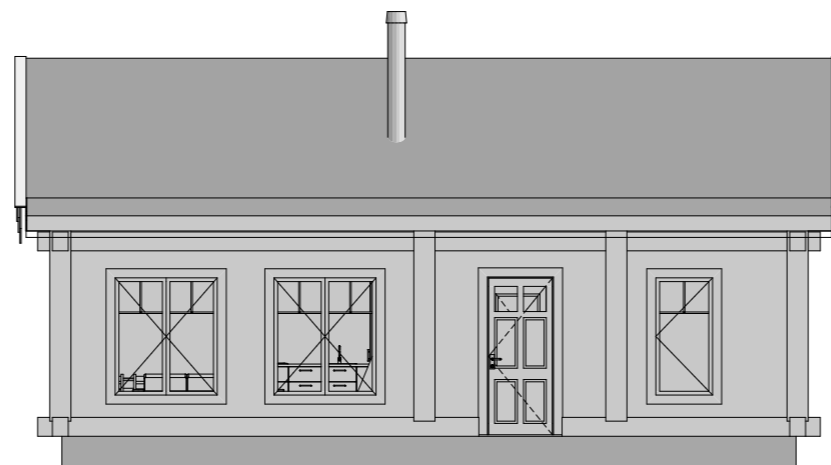

Fasad mot norr ▽

▽ Fasad mot väst
S-02 ▽
S-03 ▲

▽ S-02
▲ S-03
△ Fasad mot öst

Fasad mot syd △

These drawings can not be used in projects where SIA KM Building is not the producer.

Drawing Name: Plan 2	
Project: TF55	
Drawing Scale 1:100 A3	Date: 2/16/2026 Arch.: KM Building

Fasad mot norr
1:100

Fasad mot syd
1:100

Drawing Name: Fasad mot norr, Fasad mot syd

Project: TF55

Drawing Scale
1:100 | A3

Date: 2/16/2026
Arch.: KM Building

These drawings can not be used in projects where SIA KM Building is not the producer.

Fasad mot öst
1:100

Fasad mot väst
1:100

Drawing Name: Fasad mot öst, Fasad mot väst

Project: TF55

Drawing Scale
1:100 | A3

Date: 2/16/2026
Arch.: KM Building

These drawings can not be used in projects where SIA KM Building is not the producer.

S-02
1:50

Drawing Name:

Project: TF55

Drawing Scale
1:50 | A3

Date: 2/16/2026
Arch.: KM Building

These drawings can not be used in projects where SIA KM Building is not the producer.