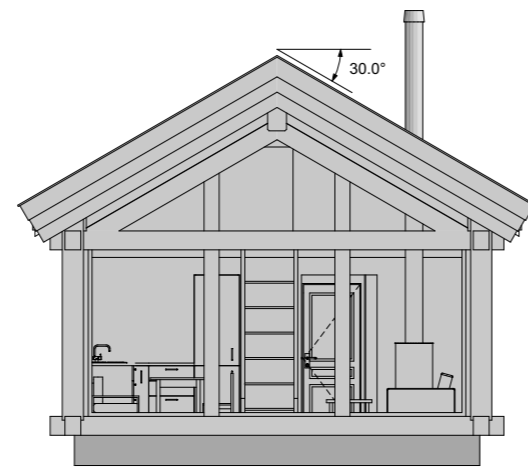

Fasad mot norr ▽

BYA: 52.65m²
BRA: 46.75m²

Fasad mot syd △

These drawings can not be used in projects where SIA KM Building is not the producer.

Drawing Name: Plan 1

Project: TF55

Drawing Scale
1:100 | A3

Date: 2/16/2026
Arch.: KM Building

Fasad mot norr ▽

▽ Fasad mot väst
S-02 ▽
S-03 ▲

▽ S-02
▲ S-03
△ Fasad mot öst

Fasad mot syd △

These drawings can not be used in projects where SIA KM Building is not the producer.

Drawing Name: Plan 2	
Project: TF55	
Drawing Scale 1:100 A3	Date: 2/16/2026 Arch.: KM Building

Fasad mot norr
1:100

Fasad mot syd
1:100

Drawing Name: Fasad mot norr, Fasad mot syd

Project: TF55

Drawing Scale
1:100 | A3

Date: 2/16/2026
Arch.: KM Building

These drawings can not be used in projects where SIA KM Building is not the producer.

Fasad mot öst
1:100

Fasad mot väst
1:100

Drawing Name: Fasad mot öst, Fasad mot väst

Project: TF55

Drawing Scale
1:100 | A3

Date: 2/16/2026
Arch.: KM Building

These drawings can not be used in projects where SIA KM Building is not the producer.