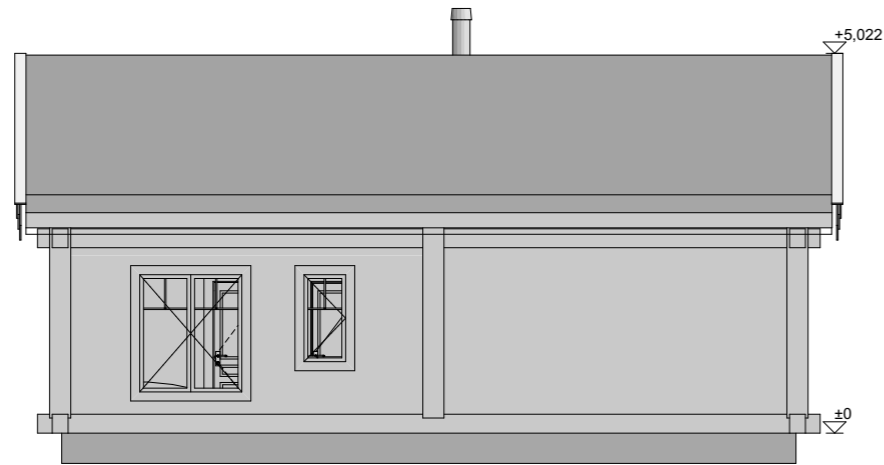

Fasad mot norr
1:100

Fasad mot syd
1:100

Drawing Name: Fasad mot norr, Fasad mot syd

Project: TF55

Drawing Scale
1:100 | A3

Date: 2/16/2026
Arch.: KM Building

These drawings can not be used in projects where SIA KM Building is not the producer.

Fasad mot öst
1:100

Fasad mot väst
1:100

Drawing Name: Fasad mot öst, Fasad mot väst

Project: TF55

Drawing Scale
1:100 | A3

Date: 2/16/2026
Arch.: KM Building

These drawings can not be used in projects where SIA KM Building is not the producer.

S-02
1:50

Drawing Name:

Project: TF55

Drawing Scale
1:50 | A3

Date: 2/16/2026
Arch.: KM Building

These drawings can not be used in projects where SIA KM Building is not the producer.