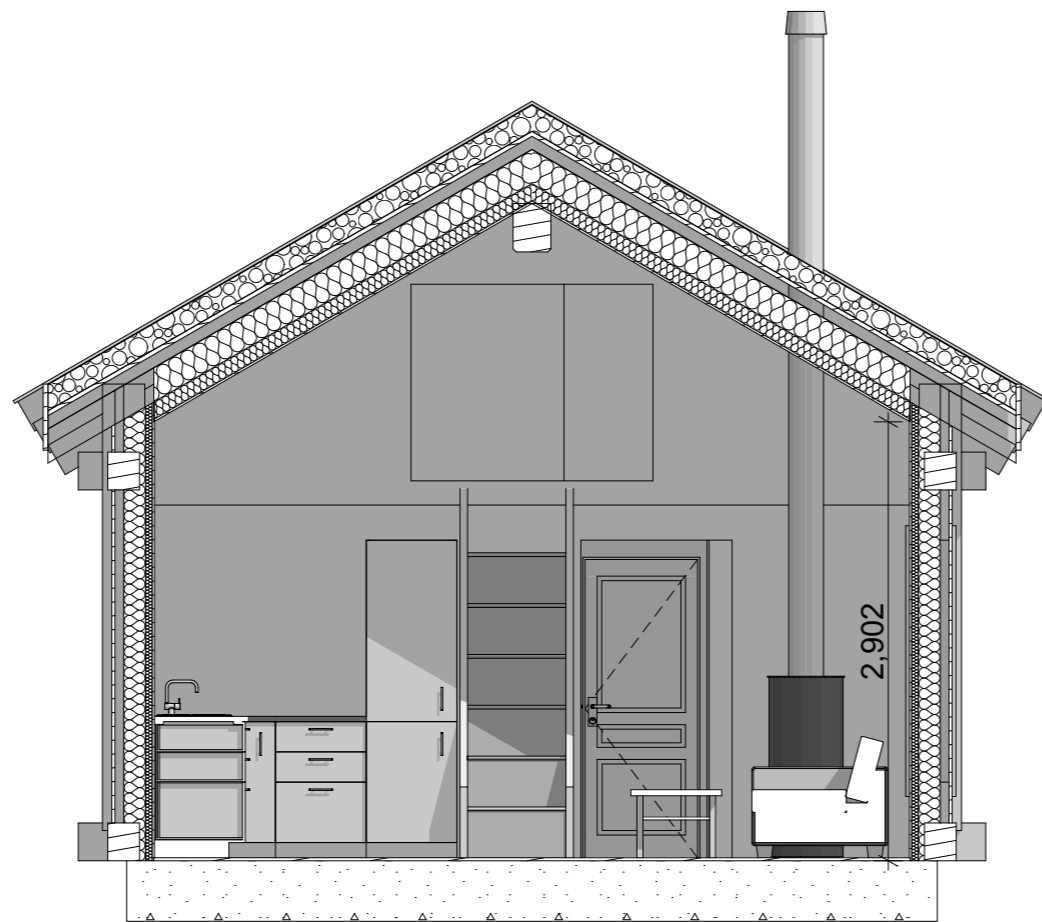

Fasad mot norr ▽

BYA: 52.65m²
BRA: 46.75m²

Fasad mot syd △

These drawings can not be used in projects where SIA KM Building is not the producer.

Drawing Name: Plan 1

Project: TF55

Drawing Scale
1:100 | A3

Date: 2/16/2026
Arch.: KM Building

Fasad mot norr
1:100

Fasad mot syd
1:100

Drawing Name: Fasad mot norr, Fasad mot syd

Project: TF55

Drawing Scale
1:100 | A3

Date: 2/16/2026
Arch.: KM Building

These drawings can not be used in projects where SIA KM Building is not the producer.

Fasad mot öst
1:100

Fasad mot väst
1:100

Drawing Name: Fasad mot öst, Fasad mot väst

Project: TF55

Drawing Scale
1:100 | A3

Date: 2/16/2026
Arch.: KM Building

These drawings can not be used in projects where SIA KM Building is not the producer.

S-02
1:50

Drawing Name:

Project: TF55

Drawing Scale
1:50 | A3

Date: 2/16/2026
Arch.: KM Building

These drawings can not be used in projects where SIA KM Building is not the producer.