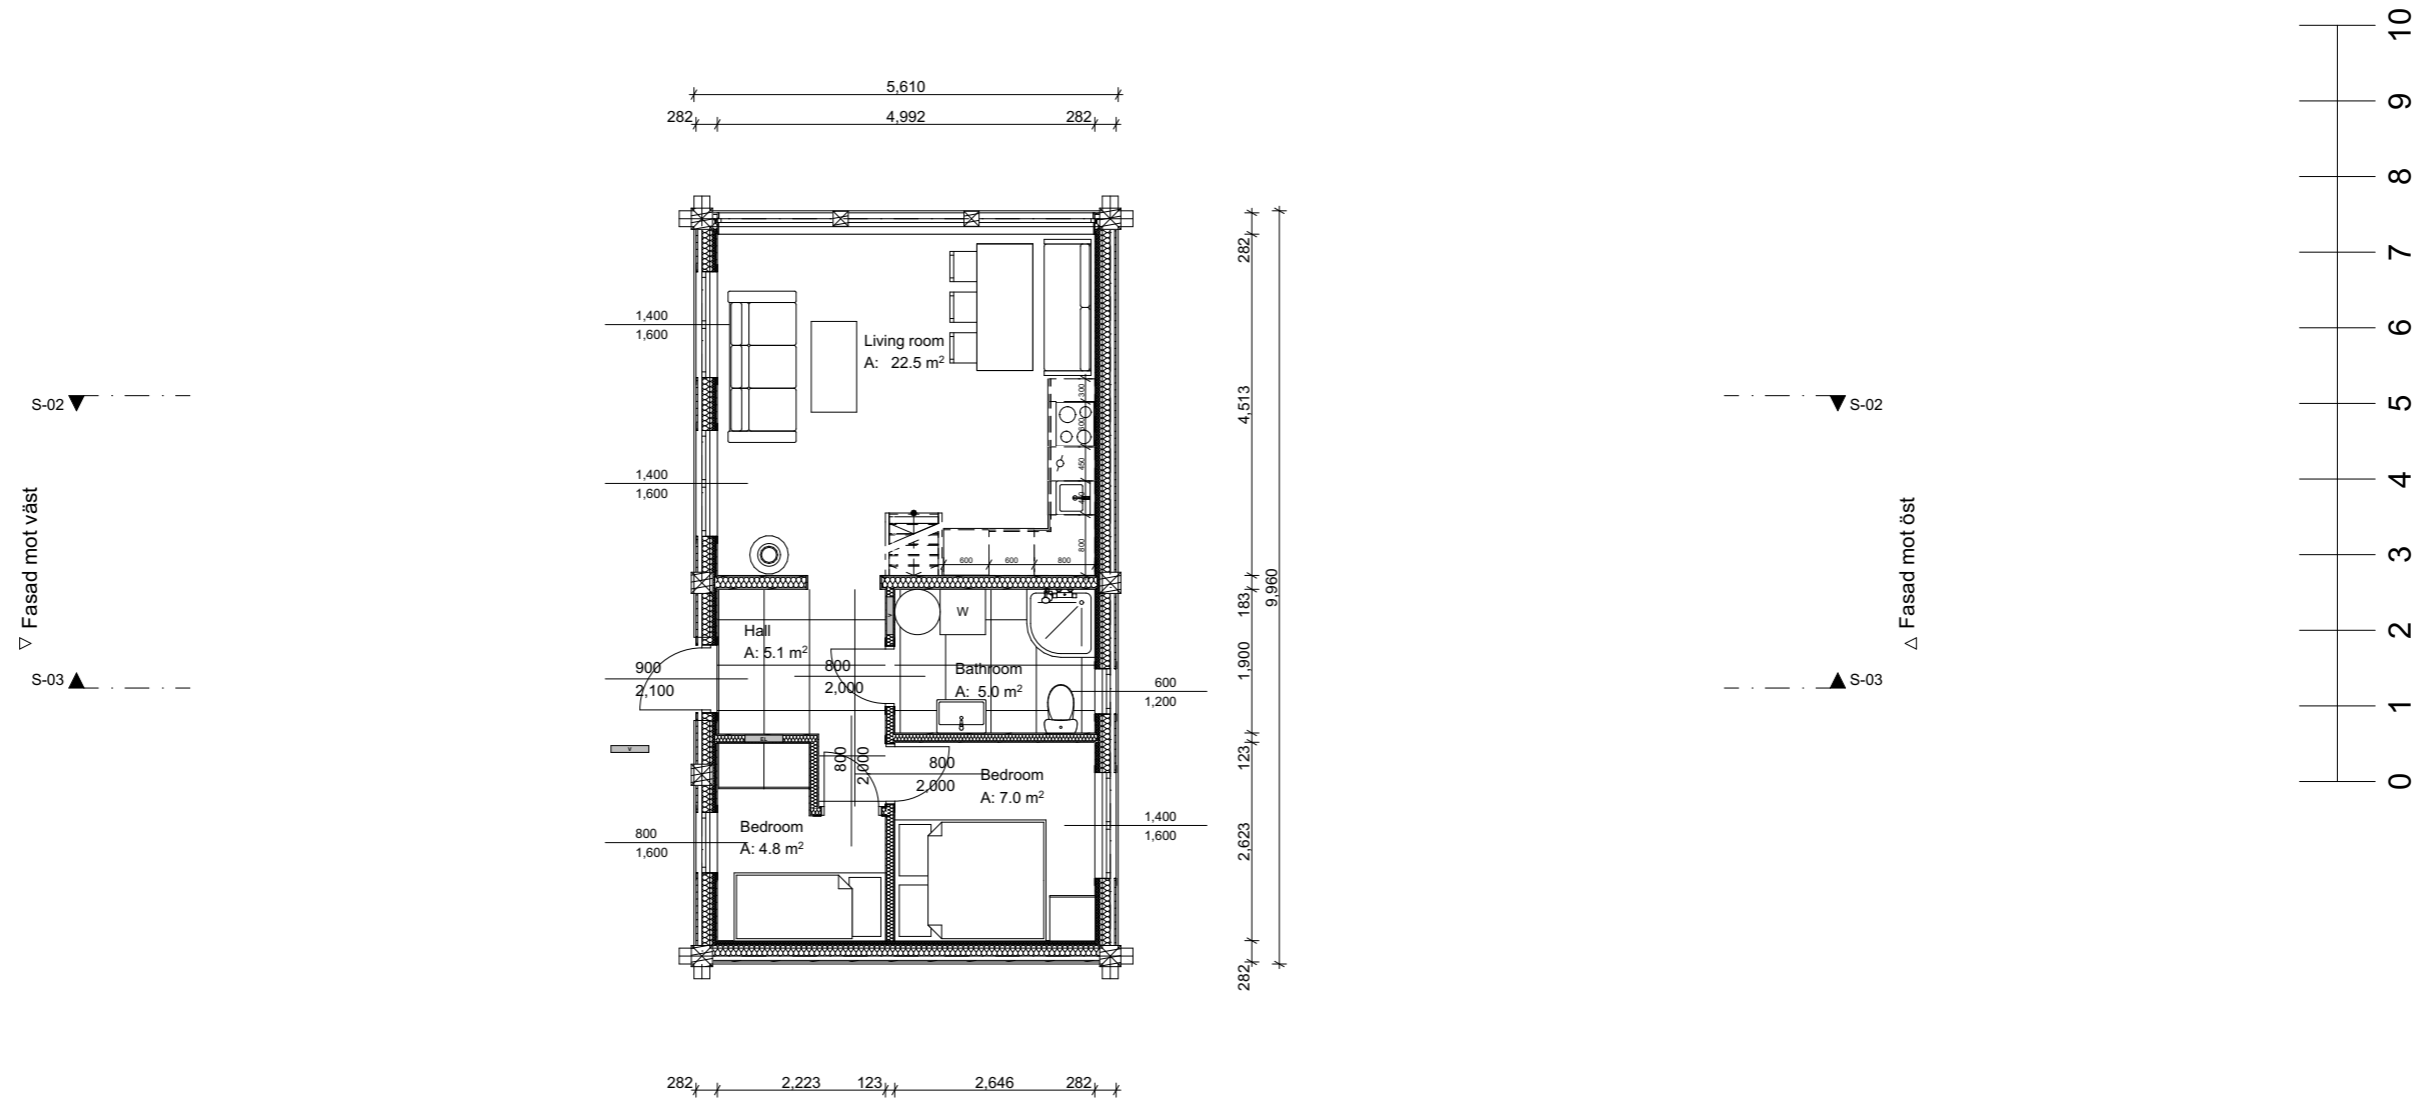

Fasad mot norr ▽

BYA: 52.65m²
BRA: 46.75m²

Fasad mot syd △

These drawings can not be used in projects where SIA KM Building is not the producer.

Drawing Name: Plan 1

Project: TF55

Drawing Scale
1:100 | A3

Date: 2/16/2026
Arch.: KM Building

Fasad mot norr
1:100

Fasad mot syd
1:100

Drawing Name: Fasad mot norr, Fasad mot syd

Project: TF55

Drawing Scale
1:100 | A3

Date: 2/16/2026
Arch.: KM Building

These drawings can not be used in projects where SIA KM Building is not the producer.

Fasad mot öst
1:100

Fasad mot väst
1:100

Drawing Name: Fasad mot öst, Fasad mot väst

Project: TF55

Drawing Scale
1:100 | A3

Date: 2/16/2026
Arch.: KM Building

These drawings can not be used in projects where SIA KM Building is not the producer.

S-02
1:50

Drawing Name:

Project: TF55

Drawing Scale
1:50 | A3

Date: 2/16/2026
Arch.: KM Building

These drawings can not be used in projects where SIA KM Building is not the producer.