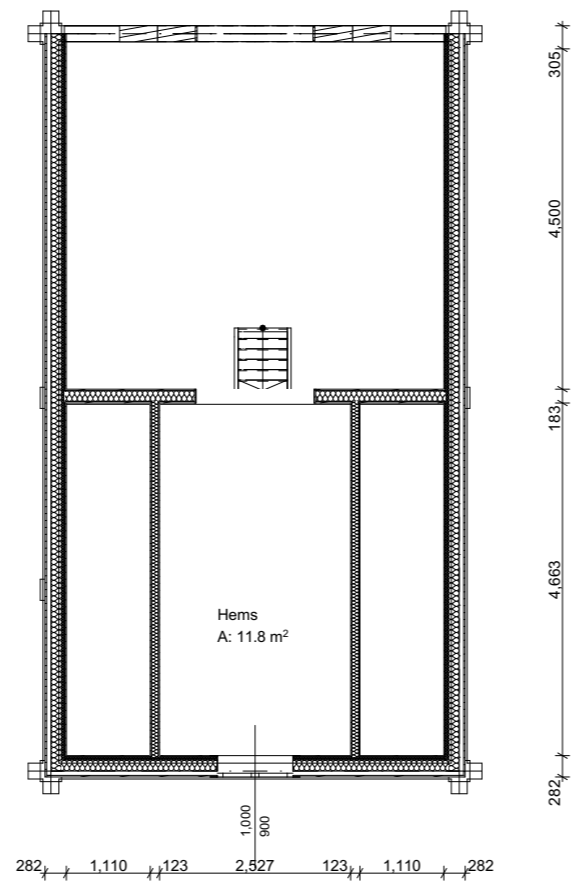

Fasad mot norr ▽

BYA: 52.65m²
BRA: 46.75m²

Fasad mot syd △

These drawings can not be used in projects where SIA KM Building is not the producer.

Drawing Name: Plan 1

Project: TF55

Drawing Scale
1:100 | A3

Date: 2/16/2026
Arch.: KM Building

Fasad mot norr ▽

▽ Fasad mot väst
S-02 ▽
S-03 ▲

▽ S-02
▲ S-03
△ Fasad mot öst

Fasad mot syd △

These drawings can not be used in projects where SIA KM Building is not the producer.

Drawing Name: Plan 2	
Project: TF55	
Drawing Scale 1:100 A3	Date: 2/16/2026 Arch.: KM Building

Fasad mot norr
1:100

Fasad mot syd
1:100

Drawing Name: Fasad mot norr, Fasad mot syd

Project: TF55

Drawing Scale
1:100 | A3

Date: 2/16/2026
Arch.: KM Building

These drawings can not be used in projects where SIA KM Building is not the producer.

Fasad mot öst
1:100

Fasad mot väst
1:100

Drawing Name: Fasad mot öst, Fasad mot väst

Project: TF55

Drawing Scale
1:100 | A3

Date: 2/16/2026
Arch.: KM Building

These drawings can not be used in projects where SIA KM Building is not the producer.